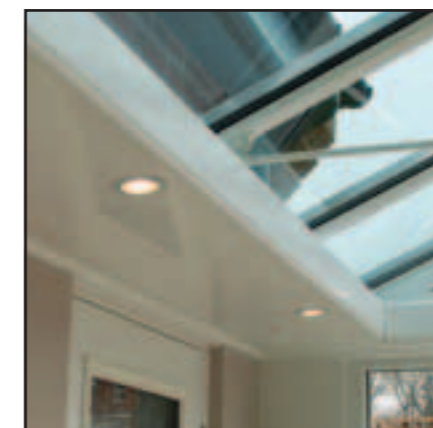

Nowadays they provide a beautiful alternative to the traditional conservatory.

Designed with solid build columns, a partial solid ceiling, and the inclusion of a roof light, they are a well balanced mix of traditional build extensions and conservatories.

the capella

Ideal for those who are looking for something truly different but want to retain a full glass roof, the Capella also allows you to upgrade an existing conservatory to give it that orangery look.

The design drastically improves the external appearance of a standard conservatory, thanks to the aluminium high fronted gutter which hides the roof bars.

On the inside an eye-catching internal soffit allows the inclusion of down-lights or speakers, giving you a unique and highly novel appearance that will be the envy of your neighbours