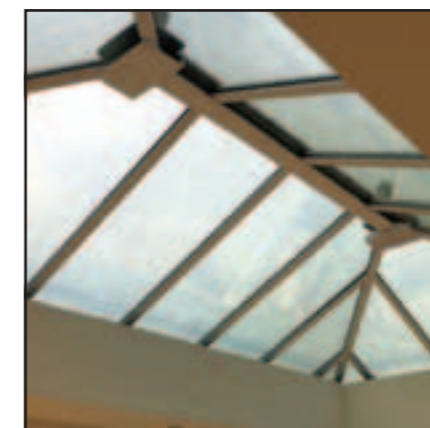

the venetian

The Venetian system will bring to your home the latest in orangery roof systems.

The roof is entirely self-supported by the structural aluminium legs bolted down to the foundations.

This gives complete freedom of design, allowing you to opt for fully framed walls, brick work, or large bi-folds, in the knowledge that they do not support the roof.

Using the same warm roof principle as the Integra, thus meeting the latest building standards regulations, it also has a wide integrated aluminium gutter that can be safely walked on for maintenance. Decorative aluminium hoppers and downpipes are available.

On the inside you will benefit from a substantial and visually striking 630mm plastered internal soffit

the orangery
collection