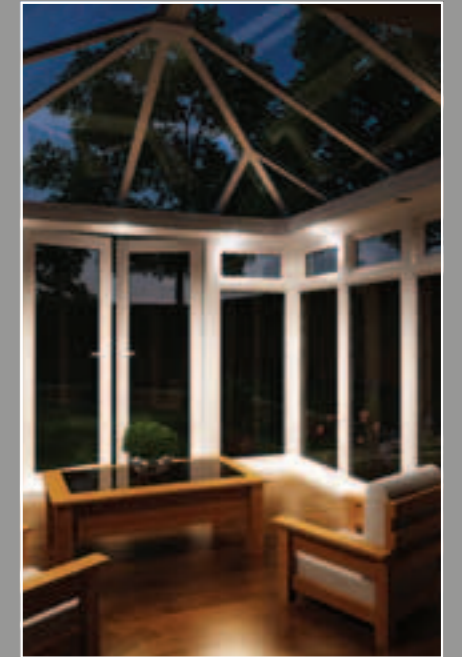

**“something extra special,
the range of orangery options allow you to
truly personalise your space”**

the orangery
collection