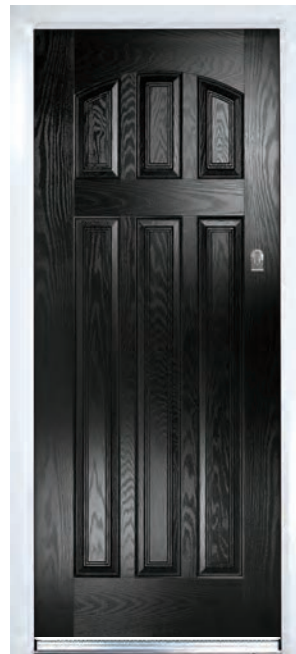

ST ANDREWS SOLID BLACK
HERITAGE LOCK FINGER PULL