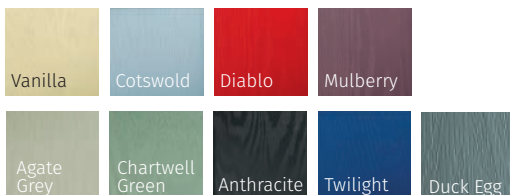

SUNBURST

SUNBURST BLACK
STIPPOLYTE GLAZING

GALLERY COLOUR COLLECTION

STANDARD COLOUR COLLECTION

PRESTIGE COLOUR COLLECTION

STANDARD COLOUR MATCH FRAME COLLECTION

MATCH YOUR FRAME TO YOUR DOOR

OTHER RAL COLOURS AVAILABLE
Please speak to your installer for more details

TURNBERRY ANTHRACITE
MODENA GLAZING

COLOUR MATCH DRIP BARS • A COLOUR MATCH DRIP BAR TO FIT EVERY DOOR STYLE
COLOUR MATCH DRIP BARS ON ALL OUR DOORS

THE LARGE GLAZED AREAS OF THE TRADITIONAL TURNBERRY CAN ALSO BE ENHANCED WITH THE GRIDLITE OPTION

TURNBERRY

TURNBERRY MULBERRY
MURANO RED GLAZING

TURNBERRY BLACK
SIMPLICITY GLAZING

TURNBERRY GRID

TURNBERRY GRID WHITE
SATIN GLAZING

GALLERY COLOUR COLLECTION

STANDARD COLOUR COLLECTION

PRESTIGE COLOUR COLLECTION

STANDARD COLOUR MATCH FRAME COLLECTION

MATCH YOUR FRAME TO YOUR DOOR

OTHER RAL COLOURS AVAILABLE
Please speak to your installer for more details

LYTHAM & LYTHAM GRID

The Lytham is available with 7 glazing options and 4 Pilkington obscured glass designs