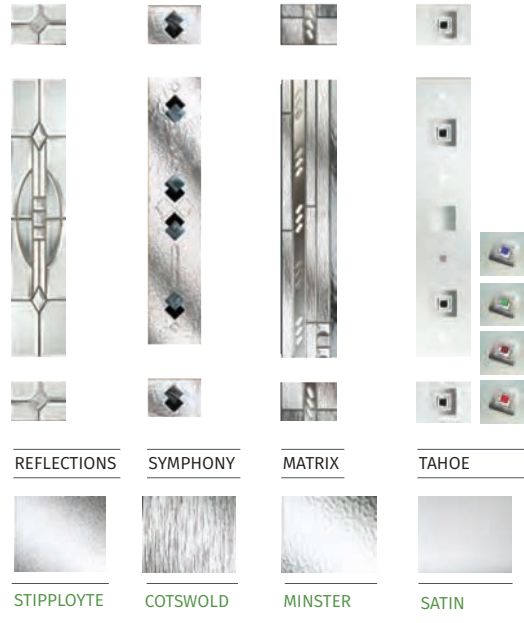

OTHER RAL COLOURS AVAILABLE
Please speak to your installer for more details

VILAMOURA

VILAMOURA VANILLA TAHOE BLACK GLAZING
1400MM HANDLE WITH HERITAGE LOCK POSITION

VILAMOURA RED REFLECTIONS GLAZING
600MM HANDLE WITH STANDARD LOCK POSITION

COLOUR MATCH DRIP BARS • A COLOUR MATCH DRIP BAR TO FIT EVERY DOOR STYLE •
COLOUR MATCH DRIP BARS ON ALL OUR DOORS

GIVE YOUR HOME A CONTEMPORARY TWIST WITH THE VILAMOURA AND COMPLETELY TRANSFORM THE LOOK OF YOUR SPACE.

VILAMOURA GREEN
MATRIX GLAZING
HERITAGE LOCK POSITION

VILAMOURA ANTHRACITE
MATRIX GLAZING
STANDARD LOCK POSITION

The Vilamoura is available with 4 glazing options and 4 Pilkington obscured glass designs
◆ Please see page 38/39 for Backing Glass options

GALLERY COLOUR COLLECTION

STANDARD COLOUR COLLECTION

PRESTIGE COLOUR COLLECTION

STANDARD COLOUR MATCH FRAME COLLECTION MATCH YOUR FRAME TO YOUR DOOR

OTHER RAL COLOURS AVAILABLE
Please speak to your installer for more details