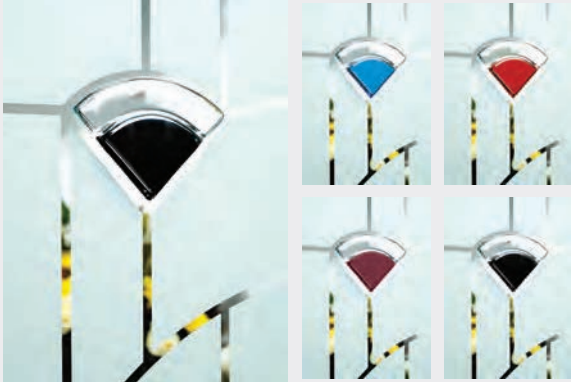

SIGNATURE MODENA

A modern twist on a traditional technique Modena combines hand cut textured glass pieces, contemporary fused glass elements and polished zinc cameing.

SIGNATURE CLASSIC

Simple yet classic design that suits any home. Classic is a combination of gently patterned glass with sparkling bevelled glass pieces encapsulated inside a high-performance double glazed unit.

SIGNATURE SIMPLICITY AND ELEGANCE

Both Simplicity and Elegance have proven to be hugely popular designs combining a combination of textured glasses with hand cut polished bevelled glass which sparkle in the sunlight.

Simplicity is available in either Brass or Zinc came options.

SIGNATURE MATRIX

A modern twist on a traditional technique Modena combines hand cut textured glass pieces, contemporary fused glass elements and polished zinc cameing.

ETCH ART LINEAR

The simplicity of brilliant cut lines combined with soft satin glass gives Linear a classic appeal that suits both traditional and contemporary door styles. Only available in a limited range of door styles.