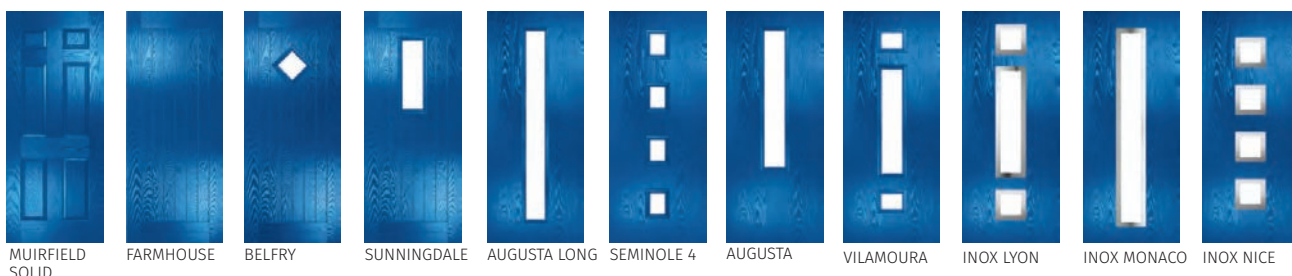

Maximum & Minimum Widths Without Frame Extenders & Couplers

MINIMUM WIDTH 805mm MAXIMUM WIDTH 1033mm

MINIMUM WIDTH 834mm MAXIMUM WIDTH 1033mm