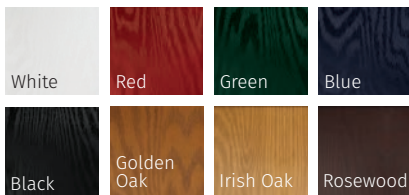

MONZA SOLID

MONZA SOLID GREEN
SOLID
HERITAGE LOCK POSITION

GALLERY COLOUR COLLECTION

STANDARD COLOUR COLLECTION

PRESTIGE COLOUR COLLECTION

STANDARD COLOUR MATCH FRAME COLLECTION MATCH YOUR FRAME TO YOUR DOOR