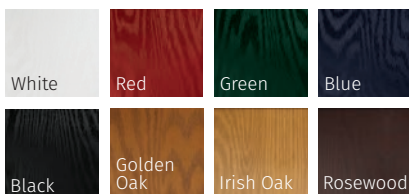

SUNBURST

SUNBURST BLACK
STIPPOLYTE GLAZING

GALLERY COLOUR COLLECTION

STANDARD COLOUR COLLECTION

PRESTIGE COLOUR COLLECTION

STANDARD COLOUR MATCH FRAME COLLECTION

MATCH YOUR FRAME TO YOUR DOOR

OTHER RAL COLOURS AVAILABLE
Please speak to your installer for more details

TURNBERRY

TURNBERRY MULBERRY
MURANO RED GLAZING

TURNBERRY BLACK
SIMPLICITY GLAZING

TURNBERRY GRID

TURNBERRY GRID WHITE
SATIN GLAZING

GALLERY COLOUR COLLECTION

STANDARD COLOUR COLLECTION

PRESTIGE COLOUR COLLECTION

STANDARD COLOUR MATCH FRAME COLLECTION

MATCH YOUR FRAME TO YOUR DOOR

OTHER RAL COLOURS AVAILABLE
Please speak to your installer for more details

LYTHAM & LYTHAM GRID

The Lytham is available with 7 glazing options and 4 Pilkington obscured glass designs