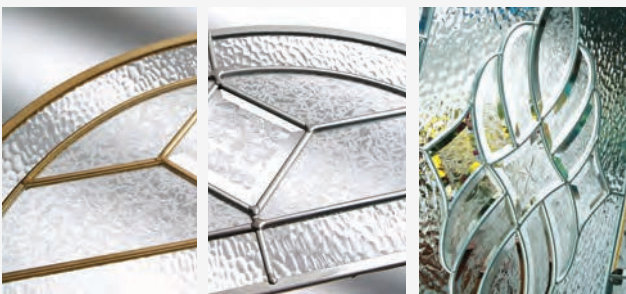

SIGNATURE MODENA

A modern twist on a traditional technique Modena combines hand cut textured glass pieces, contemporary fused glass elements and polished zinc cameing.

SIGNATURE CLASSIC

Simple yet classic design that suits any home. Classic is a combination of gently patterned glass with sparkling bevelled glass pieces encapsulated inside a high-performance double glazed unit.