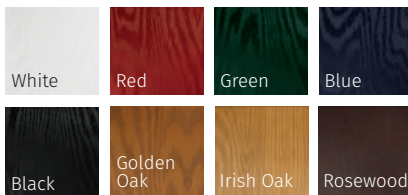

STANDARD COLOUR COLLECTION

PRESTIGE COLOUR COLLECTION

STANDARD COLOUR MATCH FRAME COLLECTION MATCH YOUR FRAME TO YOUR DOOR

INOX NICE

INOX NICE VANILLA
600MM HANDLE WITH
STANDARD LOCK

INOX NICE GREEN
1400MM HANDLE WITH
HERITAGE LOCK

The Inox Nice is available with 3 glazing options and 4 Pilkington obscured glass designs
◆ Please see page 38/39 for Backing Glass options

MURANO

ENCANTO

TAHOE

STIPPOLYTE

COTSWOLD

MINSTER

SATIN

GALLERY COLOUR COLLECTION

STANDARD COLOUR COLLECTION

PRESTIGE COLOUR COLLECTION

STANDARD COLOUR MATCH FRAME COLLECTION MATCH YOUR FRAME TO YOUR DOOR

OTHER RAL COLOURS AVAILABLE
Please speak to your installer for more details