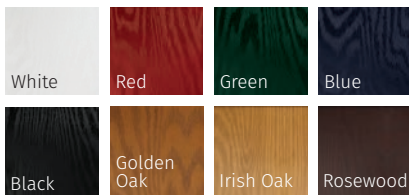

GALLERY COLOUR COLLECTION

STANDARD COLOUR COLLECTION

PRESTIGE COLOUR COLLECTION

STANDARD COLOUR MATCH FRAME COLLECTION MATCH YOUR FRAME TO YOUR DOOR

OTHER RAL COLOURS AVAILABLE
Please speak to your installer for more details

The Augusta is available with 4 glazing options and 4 Pilkington obscured glass designs
◆ Please see page 38/39 for Backing Glass options

REFLECTIONS

MURANO

MATRIX

SIMPLICITY

STIPPOLYTE

COTSWOLD

MINSTER

SATIN

GALLERY COLOUR COLLECTION

STANDARD COLOUR COLLECTION

PRESTIGE COLOUR COLLECTION

STANDARD COLOUR MATCH FRAME COLLECTION

MATCH YOUR FRAME TO YOUR DOOR

OTHER RAL COLOURS AVAILABLE
Please speak to your installer for more details