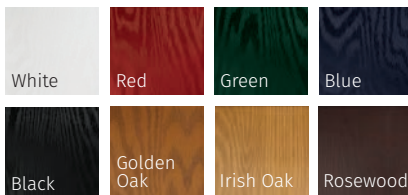

PENINA

PENINA DIABLO
FRENCH GLAZING

BIRKDALE

BIRKDALE COTSWOLD
ELEGANCE GLAZING

GALLERY COLOUR COLLECTION

STANDARD COLOUR COLLECTION

PRESTIGE COLOUR COLLECTION

STANDARD COLOUR MATCH FRAME COLLECTION MATCH YOUR FRAME TO YOUR DOOR

OTHER RAL COLOURS AVAILABLE
Please speak to your installer for more details

OUR MOST POPULAR TRADITIONAL COMPOSITE DOORS

CARNOUSTIE GOLDEN OAK
LINEAR GLAZING

These doors are available with 14* glazing options and 4 Pilkington obscured glass designs