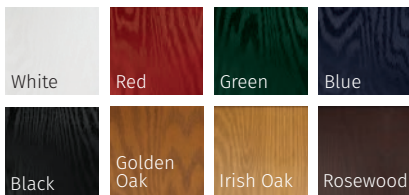

MURANO

SYMPHONY

MINSTER

STIPPOLYTE

SATIN

COTSWOLD

COLOUR MATCH DRIP BARS • A COLOUR MATCH DRIP BAR TO FIT EVERY DOOR STYLE •
COLOUR MATCH DRIP BARS ON ALL OUR DOORS

GLENEAGLES IRISH OAK
 MURANO BLACK GLAZING

WITH ITS AMERICAN STYLE THE GLENEAGLES IS PROVEN TO BE AS POPULAR HERE IN THE UK.

GLENEAGLES

GLENEAGLES GREEN
SIMPLICITY GLAZING

GLENEAGLES WHITE
REFLECTIONS GLAZING

GLENEAGLES COTSWOLD
SYMPHONY GLAZING

GLENEAGLES BLUE
REFLECTIONS GLAZING

GALLERY COLOUR COLLECTION

STANDARD COLOUR COLLECTION

PRESTIGE COLOUR COLLECTION

STANDARD COLOUR MATCH FRAME COLLECTION

MATCH YOUR FRAME TO YOUR DOOR

OTHER RAL COLOURS AVAILABLE
Please speak to your installer for more details

BELFRY, SUNNINGDALE & FARMHOUSE

BELFRY BLACK
BULLSEYE GLAZING

SUNNINGDALE GOLDEN OAK
SATIN GLAZING

FARMHOUSE SOLID WHITE
SOLID

GALLERY COLOUR COLLECTION

STANDARD COLOUR COLLECTION

PRESTIGE COLOUR COLLECTION