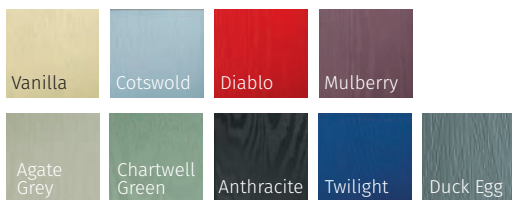

LYTHAM

LYTHAM ROSEWOOD
ELEGANCE GLAZING

LYTHAM TWILIGHT
MURANO BLUE GLAZING

LYTHAM GRID

LYTHAM GRID BLACK
COTSWOLD GLAZING

GALLERY COLOUR COLLECTION

STANDARD COLOUR COLLECTION

PRESTIGE COLOUR COLLECTION

STANDARD COLOUR MATCH FRAME COLLECTION

MATCH YOUR FRAME TO YOUR DOOR

OTHER RAL COLOURS AVAILABLE
Please speak to your installer for more details

TROON, MUIRFIELD & MUIRFIELD SOLID

TROON

TROON RED
MURANO RED GLAZING

MUIRFIELD

MUIRFIELD VANILLA
REFLECTIONS GLAZING

MUIRFIELD SOLID

MUIRFIELD SOLID BLACK
SOLID

GALLERY COLOUR COLLECTION

STANDARD COLOUR COLLECTION

PRESTIGE COLOUR COLLECTION

STANDARD COLOUR MATCH FRAME COLLECTION MATCH YOUR FRAME TO YOUR DOOR

OTHER RAL COLOURS AVAILABLE
Please speak to your installer for more details

THE TROON IS A TRADITIONAL 6 PANEL DOOR ENHANCED WITH EITHER TWO OR FOUR SMALL GLAZING DETAILS

TROON CHARTWELL GREEN
MURANO BLACK GLAZING