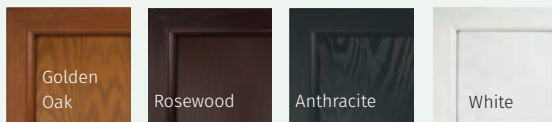

Doors are white inside. Frames are smooth white inside. Actual product colours may vary from colours shown on your monitor or printed brochure. Colours can be verified by ordering a colour swatch sample from your installer.

STANDARD COLOUR COLLECTION

PRESTIGE COLOUR COLLECTION

COLOUR MATCH DRIP BARS

All of our composite doors come in a wide range of different colours, from traditional to flamboyant, so we've made sure you can now colour match your door and drip bar in most colours from our colour collection. Please ask your installer for more details.

STANDARD COLOUR MATCH FRAME COLLECTION

match your frame to your door

LOCK POSITION OPTIONS

Sometimes the small details really make the difference. That's why we've even considered lock positions when it comes to creating the perfect door. Simply choose the option that best suits you to add the personal finishing touch.