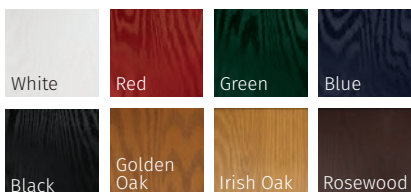

MINSTER

COTSWOLD

SATIN

COLOUR MATCH DRIP BARS • A COLOUR MATCH DRIP BAR TO FIT EVERY DOOR STYLE •
COLOUR MATCH DRIP BARS ON ALL OUR DOORS

ST ANDREWS TWILIGHT
 REFLECTIONS GLAZING

REMINISCENT OF THE 1930'S DOOR STYLES, THE ST ANDREWS IS AVAILABLE IN A SOLID DOOR OPTION AS WELL AS GLAZED.

ST ANDREWS VANILLA
HAVANA GLAZING

ST ANDREWS AGATE GREY
DORCHESTER AMBER GLAZING

ST ANDREWS IRISH OAK
SIMPLICITY GLAZING

ST ANDREWS SOLID BLACK
HERITAGE LOCK FINGER PULL

GALLERY COLOUR COLLECTION

STANDARD COLOUR COLLECTION

PRESTIGE COLOUR COLLECTION

STANDARD COLOUR MATCH FRAME COLLECTION

MATCH YOUR FRAME TO YOUR DOOR

RIVIERA, PORTRUSH & SUNBURST

RIVIERA

RIVIERA MULBERRY
CLASSIC GLAZING +
HERITAGE LOCK FINGER PULL

PORTRUSH

PORTRUSH WHITE
CLASSIC GLAZING

SUNBURST

SUNBURST BLACK
STIPPOLYTE GLAZING

GALLERY COLOUR COLLECTION

STANDARD COLOUR COLLECTION

PRESTIGE COLOUR COLLECTION

STANDARD COLOUR MATCH FRAME COLLECTION

MATCH YOUR FRAME TO YOUR DOOR

OTHER RAL COLOURS AVAILABLE
Please speak to your installer for more details