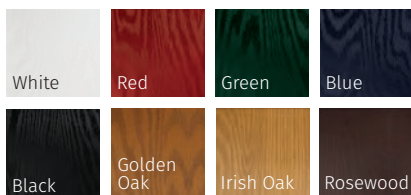

SATIN

GALLERY COLOUR COLLECTION

STANDARD COLOUR COLLECTION

PRESTIGE COLOUR COLLECTION

STANDARD COLOUR MATCH FRAME COLLECTION

MATCH YOUR FRAME TO YOUR DOOR

OTHER RAL COLOURS AVAILABLE
Please speak to your installer for more details

ROMA

TACOMA

TAHOE

STIPPOLYTE

COTSWOLD

MINSTER

SATIN

GALLERY COLOUR COLLECTION

STANDARD COLOUR COLLECTION

PRESTIGE COLOUR COLLECTION

STANDARD COLOUR MATCH FRAME COLLECTION MATCH YOUR FRAME TO YOUR DOOR

THE INOX LYON IS A TRULY FUTURISTIC CONTEMPORARY COMPOSITE DOOR WHICH ALLOWS PLENTY OF LIGHT INTO YOUR HOME.