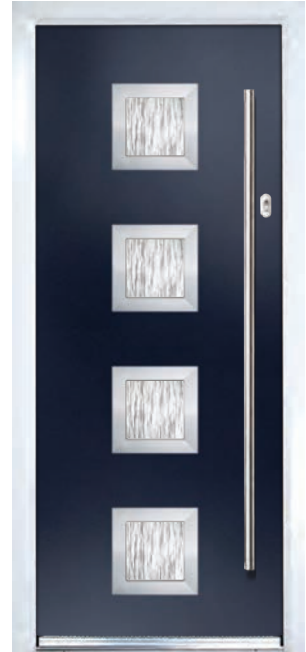

SEMINOLE 4 SMOOTH BLUE
COTSWOLD GLAZING 1800MM
HANDLE WITH HERITAGE LOCK

COLOUR MATCH CASSETTE