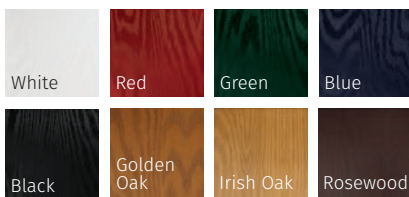

LYTHAM

LYTHAM ROSEWOOD
ELEGANCE GLAZING

LYTHAM TWILIGHT
MURANO BLUE GLAZING

LYTHAM GRID

LYTHAM GRID BLACK
COTSWOLD GLAZING

GALLERY COLOUR COLLECTION

STANDARD COLOUR COLLECTION

PRESTIGE COLOUR COLLECTION

STANDARD COLOUR MATCH FRAME COLLECTION

MATCH YOUR FRAME TO YOUR DOOR

OTHER RAL COLOURS AVAILABLE
Please speak to your installer for more details

TROON, MUIRFIELD & MUIRFIELD SOLID

TROON

TROON RED
MURANO RED GLAZING

MUIRFIELD

MUIRFIELD VANILLA
REFLECTIONS GLAZING

MUIRFIELD SOLID

MUIRFIELD SOLID BLACK
SOLID

GALLERY COLOUR COLLECTION

STANDARD COLOUR COLLECTION

PRESTIGE COLOUR COLLECTION

STANDARD COLOUR MATCH FRAME COLLECTION MATCH YOUR FRAME TO YOUR DOOR