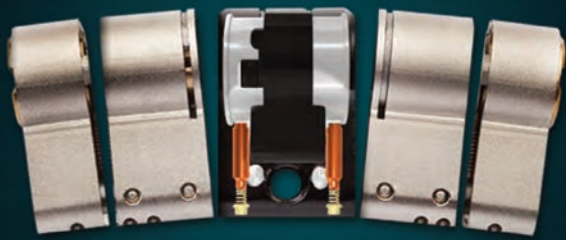

Lockdown mode

Hidden locks **engage** when attacked

25% denser than iron

The hidden locks that secure your home when attacked are housed deep in the molybdenum core.

This is 25% denser than iron and gives extreme protection from screwdrivers, hammers and drills.