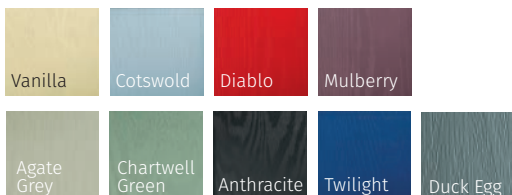

MINSTER

COTSWOLD

SATIN

COLOUR MATCH DRIP BARS • A COLOUR MATCH DRIP BAR TO FIT EVERY DOOR STYLE •
COLOUR MATCH DRIP BARS ON ALL OUR DOORS

ST ANDREWS TWILIGHT
 REFLECTIONS GLAZING

REMINISCENT OF THE 1930'S DOOR STYLES, THE ST ANDREWS IS AVAILABLE IN A SOLID DOOR OPTION AS WELL AS GLAZED.

ST ANDREWS VANILLA
HAVANA GLAZING

ST ANDREWS AGATE GREY
DORCHESTER AMBER GLAZING

ST ANDREWS IRISH OAK
SIMPLICITY GLAZING

ST ANDREWS SOLID BLACK
HERITAGE LOCK FINGER PULL

GALLERY COLOUR COLLECTION

STANDARD COLOUR COLLECTION

PRESTIGE COLOUR COLLECTION

STANDARD COLOUR MATCH FRAME COLLECTION

MATCH YOUR FRAME TO YOUR DOOR

RIVIERA, PORTRUSH & SUNBURST

RIVIERA

RIVIERA MULBERRY
CLASSIC GLAZING +
HERITAGE LOCK FINGER PULL

PORTRUSH

PORTRUSH WHITE
CLASSIC GLAZING

SUNBURST

SUNBURST BLACK
STIPPOLYTE GLAZING

GALLERY COLOUR COLLECTION

STANDARD COLOUR COLLECTION

PRESTIGE COLOUR COLLECTION

STANDARD COLOUR MATCH FRAME COLLECTION

MATCH YOUR FRAME TO YOUR DOOR

OTHER RAL COLOURS AVAILABLE
Please speak to your installer for more details