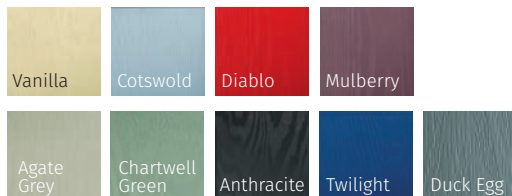

WITH ITS AMERICAN STYLE THE GLENEAGLES IS PROVEN TO BE AS POPULAR HERE IN THE UK.

GLENEAGLES

GLENEAGLES GREEN
SIMPLICITY GLAZING

GLENEAGLES WHITE
REFLECTIONS GLAZING

GLENEAGLES COTSWOLD
SYMPHONY GLAZING

GLENEAGLES BLUE
REFLECTIONS GLAZING

GALLERY COLOUR COLLECTION

STANDARD COLOUR COLLECTION

PRESTIGE COLOUR COLLECTION

STANDARD COLOUR MATCH FRAME COLLECTION

MATCH YOUR FRAME TO YOUR DOOR

OTHER RAL COLOURS AVAILABLE
Please speak to your installer for more details

BELFRY, SUNNINGDALE & FARMHOUSE

BELFRY BLACK
BULLSEYE GLAZING

SUNNINGDALE GOLDEN OAK
SATIN GLAZING

FARMHOUSE SOLID WHITE
SOLID

GALLERY COLOUR COLLECTION

STANDARD COLOUR COLLECTION

PRESTIGE COLOUR COLLECTION

STANDARD COLOUR MATCH FRAME COLLECTION

MATCH YOUR FRAME TO YOUR DOOR

OTHER RAL COLOURS AVAILABLE
Please speak to your installer for more details

UNLIKE OTHER COTTAGE DOORS, THE BELFRY HAS A UNIQUE 'OFFSET ETCHED' DETAILING AND COMES IN TWO GLAZING STYLES.