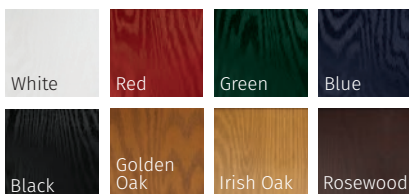

MURANO

SYMPHONY

TAHOE

STIPPOLYTE

COTSWOLD

MINSTER

SATIN

GALLERY COLOUR COLLECTION

STANDARD COLOUR COLLECTION

PRESTIGE COLOUR COLLECTION

STANDARD COLOUR MATCH FRAME COLLECTION MATCH YOUR FRAME TO YOUR DOOR

INOX NICE

INOX NICE VANILLA
600MM HANDLE WITH
STANDARD LOCK

INOX NICE GREEN
1400MM HANDLE WITH
HERITAGE LOCK