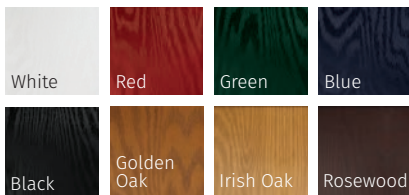

LYTHAM

LYTHAM ROSEWOOD
ELEGANCE GLAZING

LYTHAM TWILIGHT
MURANO BLUE GLAZING

LYTHAM GRID

LYTHAM GRID BLACK
COTSWOLD GLAZING

GALLERY COLOUR COLLECTION

STANDARD COLOUR COLLECTION

PRESTIGE COLOUR COLLECTION

STANDARD COLOUR MATCH FRAME COLLECTION

MATCH YOUR FRAME TO YOUR DOOR

OTHER RAL COLOURS AVAILABLE
Please speak to your installer for more details

TROON, MUIRFIELD & MUIRFIELD SOLID

TROON

TROON RED
MURANO RED GLAZING