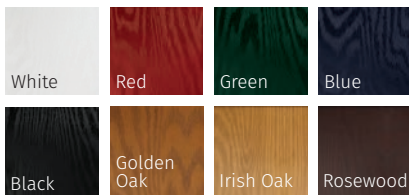

OTHER RAL COLOURS AVAILABLE
Please speak to your installer for more details

VILAMOURA

VILAMOURA VANILLA TAHOE BLACK GLAZING
1400MM HANDLE WITH HERITAGE LOCK POSITION

VILAMOURA RED REFLECTIONS GLAZING
600MM HANDLE WITH STANDARD LOCK POSITION

COLOUR MATCH DRIP BARS • A COLOUR MATCH DRIP BAR TO FIT EVERY DOOR STYLE •
COLOUR MATCH DRIP BARS ON ALL OUR DOORS

GIVE YOUR HOME A CONTEMPORARY TWIST WITH THE VILAMOURA AND COMPLETELY TRANSFORM THE LOOK OF YOUR SPACE.

VILAMOURA GREEN
MATRIX GLAZING
HERITAGE LOCK POSITION

VILAMOURA ANTHRACITE
MATRIX GLAZING
STANDARD LOCK POSITION

The Vilamoura is available with 4 glazing options and 4 Pilkington obscured glass designs
◆ Please see page 38/39 for Backing Glass options

GALLERY COLOUR COLLECTION

STANDARD COLOUR COLLECTION

PRESTIGE COLOUR COLLECTION

STANDARD COLOUR MATCH FRAME COLLECTION MATCH YOUR FRAME TO YOUR DOOR

OTHER RAL COLOURS AVAILABLE
Please speak to your installer for more details