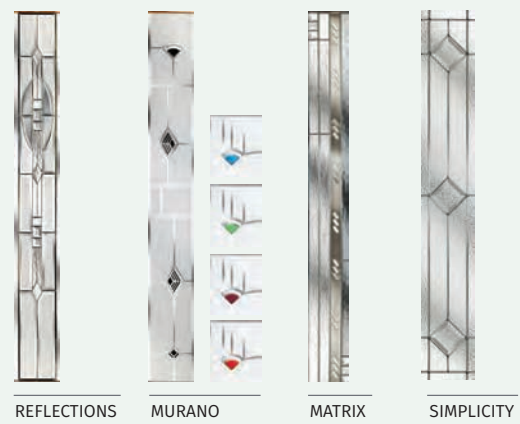

GLAZING OPTIONS

Seminole 4 is available with 3 glazing options and 4 Pilkington obscured glass

Augusta Long is available with 4 glazing options and 4 Pilkington obscured glass designs

◆ Please see page 38/39 for Backing Glass options