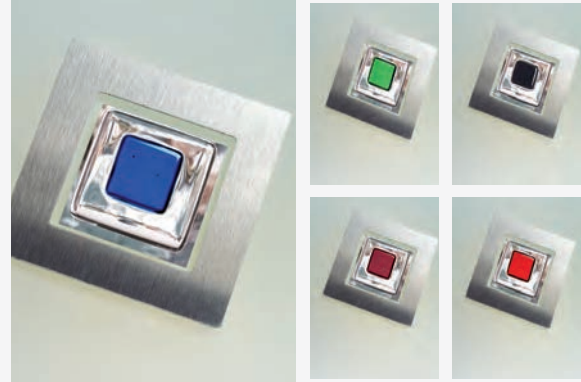

ETCH ART LINEAR

The simplicity of brilliant cut lines combined with soft satin glass gives Linear a classic appeal that suits both traditional and contemporary door styles. Only available in a limited range of door styles.

ETCH ART MURANO

Combining etched glass with hand-made 'fused glass' elements, our Fusion Art ranges are a truly modern decorative glass option.

Available in 5 colourways to complement or contrast with the door colour: Black, Blue, Green, Purple and Red.