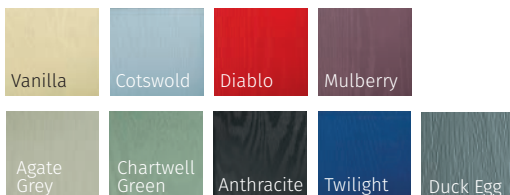

MURANO

SYMPHONY

TAHOE

STIPPOLYTE

COTSWOLD

MINSTER

SATIN

GALLERY COLOUR COLLECTION

STANDARD COLOUR COLLECTION

PRESTIGE COLOUR COLLECTION

STANDARD COLOUR MATCH FRAME COLLECTION MATCH YOUR FRAME TO YOUR DOOR

INOX NICE

INOX NICE VANILLA
600MM HANDLE WITH
STANDARD LOCK

INOX NICE GREEN
1400MM HANDLE WITH
HERITAGE LOCK