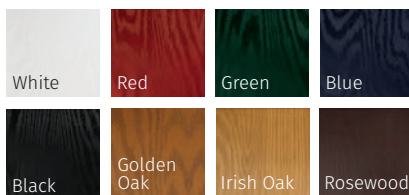

WITH ITS AMERICAN STYLE THE GLENEAGLES IS PROVEN TO BE AS POPULAR HERE IN THE UK.

GLENEAGLES

GLENEAGLES GREEN
SIMPLICITY GLAZING

GLENEAGLES WHITE
REFLECTIONS GLAZING

GLENEAGLES COTSWOLD
SYMPHONY GLAZING

GLENEAGLES BLUE
REFLECTIONS GLAZING

GALLERY COLOUR COLLECTION

STANDARD COLOUR COLLECTION

PRESTIGE COLOUR COLLECTION

STANDARD COLOUR MATCH FRAME COLLECTION

MATCH YOUR FRAME TO YOUR DOOR

OTHER RAL COLOURS AVAILABLE
Please speak to your installer for more details

BELFRY, SUNNINGDALE & FARMHOUSE

BELFRY BLACK
BULLSEYE GLAZING

SUNNINGDALE GOLDEN OAK
SATIN GLAZING

FARMHOUSE SOLID WHITE
SOLID

GALLERY COLOUR COLLECTION

STANDARD COLOUR COLLECTION

PRESTIGE COLOUR COLLECTION

STANDARD COLOUR MATCH FRAME COLLECTION

MATCH YOUR FRAME TO YOUR DOOR

OTHER RAL COLOURS AVAILABLE
Please speak to your installer for more details

UNLIKE OTHER COTTAGE DOORS, THE BELFRY HAS A UNIQUE 'OFFSET ETCHED' DETAILING AND COMES IN TWO GLAZING STYLES.