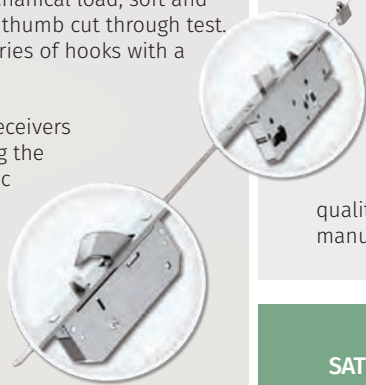

DOOR LOCKS AND FURNITURE

Our multipoint lock range offers outstanding protection against attempted burglary with our doors having passed the rigorous PAS 24: 2012 tests including: manual attack, mechanical load, soft and hard body impact, plus a key/thumb cut through test. The lock will comprise of a series of hooks with a centre deadbolt lock case.

The hooks are engaged into receivers in the outer frame upon lifting the handle or by a semi-automatic function on 'slam-shut' variants. The designs protect the door from forced entry by remaining firm inside the receiver.