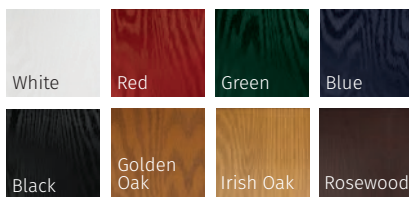

ST ANDREWS VANILLA
HAVANA GLAZING

ST ANDREWS AGATE GREY
DORCHESTER AMBER GLAZING

ST ANDREWS IRISH OAK
SIMPLICITY GLAZING

ST ANDREWS SOLID BLACK
HERITAGE LOCK FINGER PULL

GALLERY COLOUR COLLECTION

STANDARD COLOUR COLLECTION

PRESTIGE COLOUR COLLECTION

STANDARD COLOUR MATCH FRAME COLLECTION

MATCH YOUR FRAME TO YOUR DOOR

RIVIERA, PORTRUSH & SUNBURST

RIVIERA

RIVIERA MULBERRY
CLASSIC GLAZING +
HERITAGE LOCK FINGER PULL

PORTRUSH

PORTRUSH WHITE
CLASSIC GLAZING

SUNBURST

SUNBURST BLACK
STIPPOLYTE GLAZING

GALLERY COLOUR COLLECTION

STANDARD COLOUR COLLECTION

PRESTIGE COLOUR COLLECTION

STANDARD COLOUR MATCH FRAME COLLECTION

MATCH YOUR FRAME TO YOUR DOOR

OTHER RAL COLOURS AVAILABLE
Please speak to your installer for more details