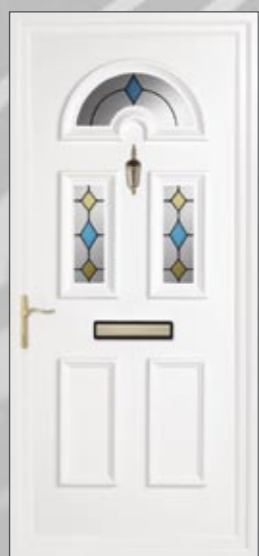

Yelling
Jewel (3)