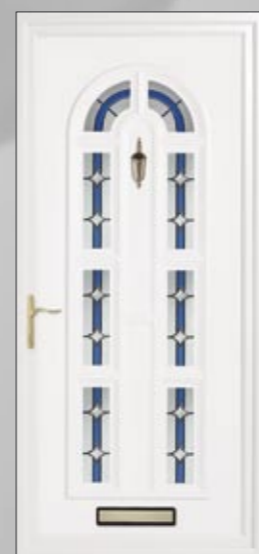

Kimbolton Bevelled
Rainbow Blue (8)