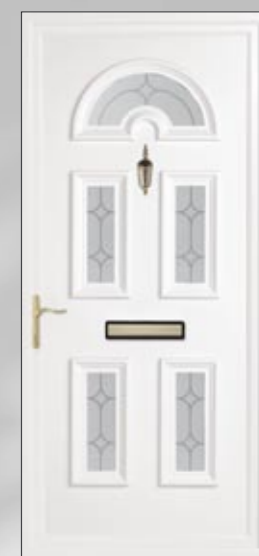

Yelling
Sandblasted Starlet (5)