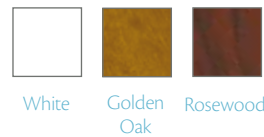

Colours available include:

White

Golden
Oak

Rosewood